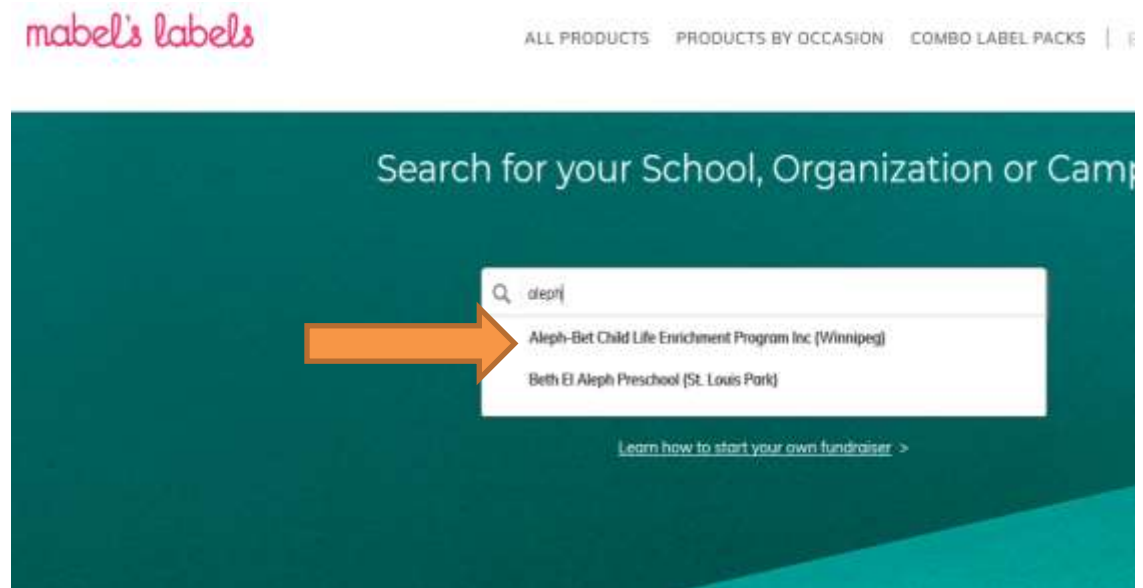

Here's how you can support Aleph-Bet Child Life Enrichment Program Inc. through Mabel's Labels!

1. Visit: https://mabelslabels.ca/en_CA/fundraising/support/
2. Search for Aleph-Bet and select it from the drop-down list

3. Buy some amazing, long lasting, durable labels for your kids!
4. If you've never bought them before, the Fundraising Combo is a great place to start! And it's only available through fundraisers.
https://mabelslabels.ca/en_CA/combo-packs/the-fundraising-combo.html